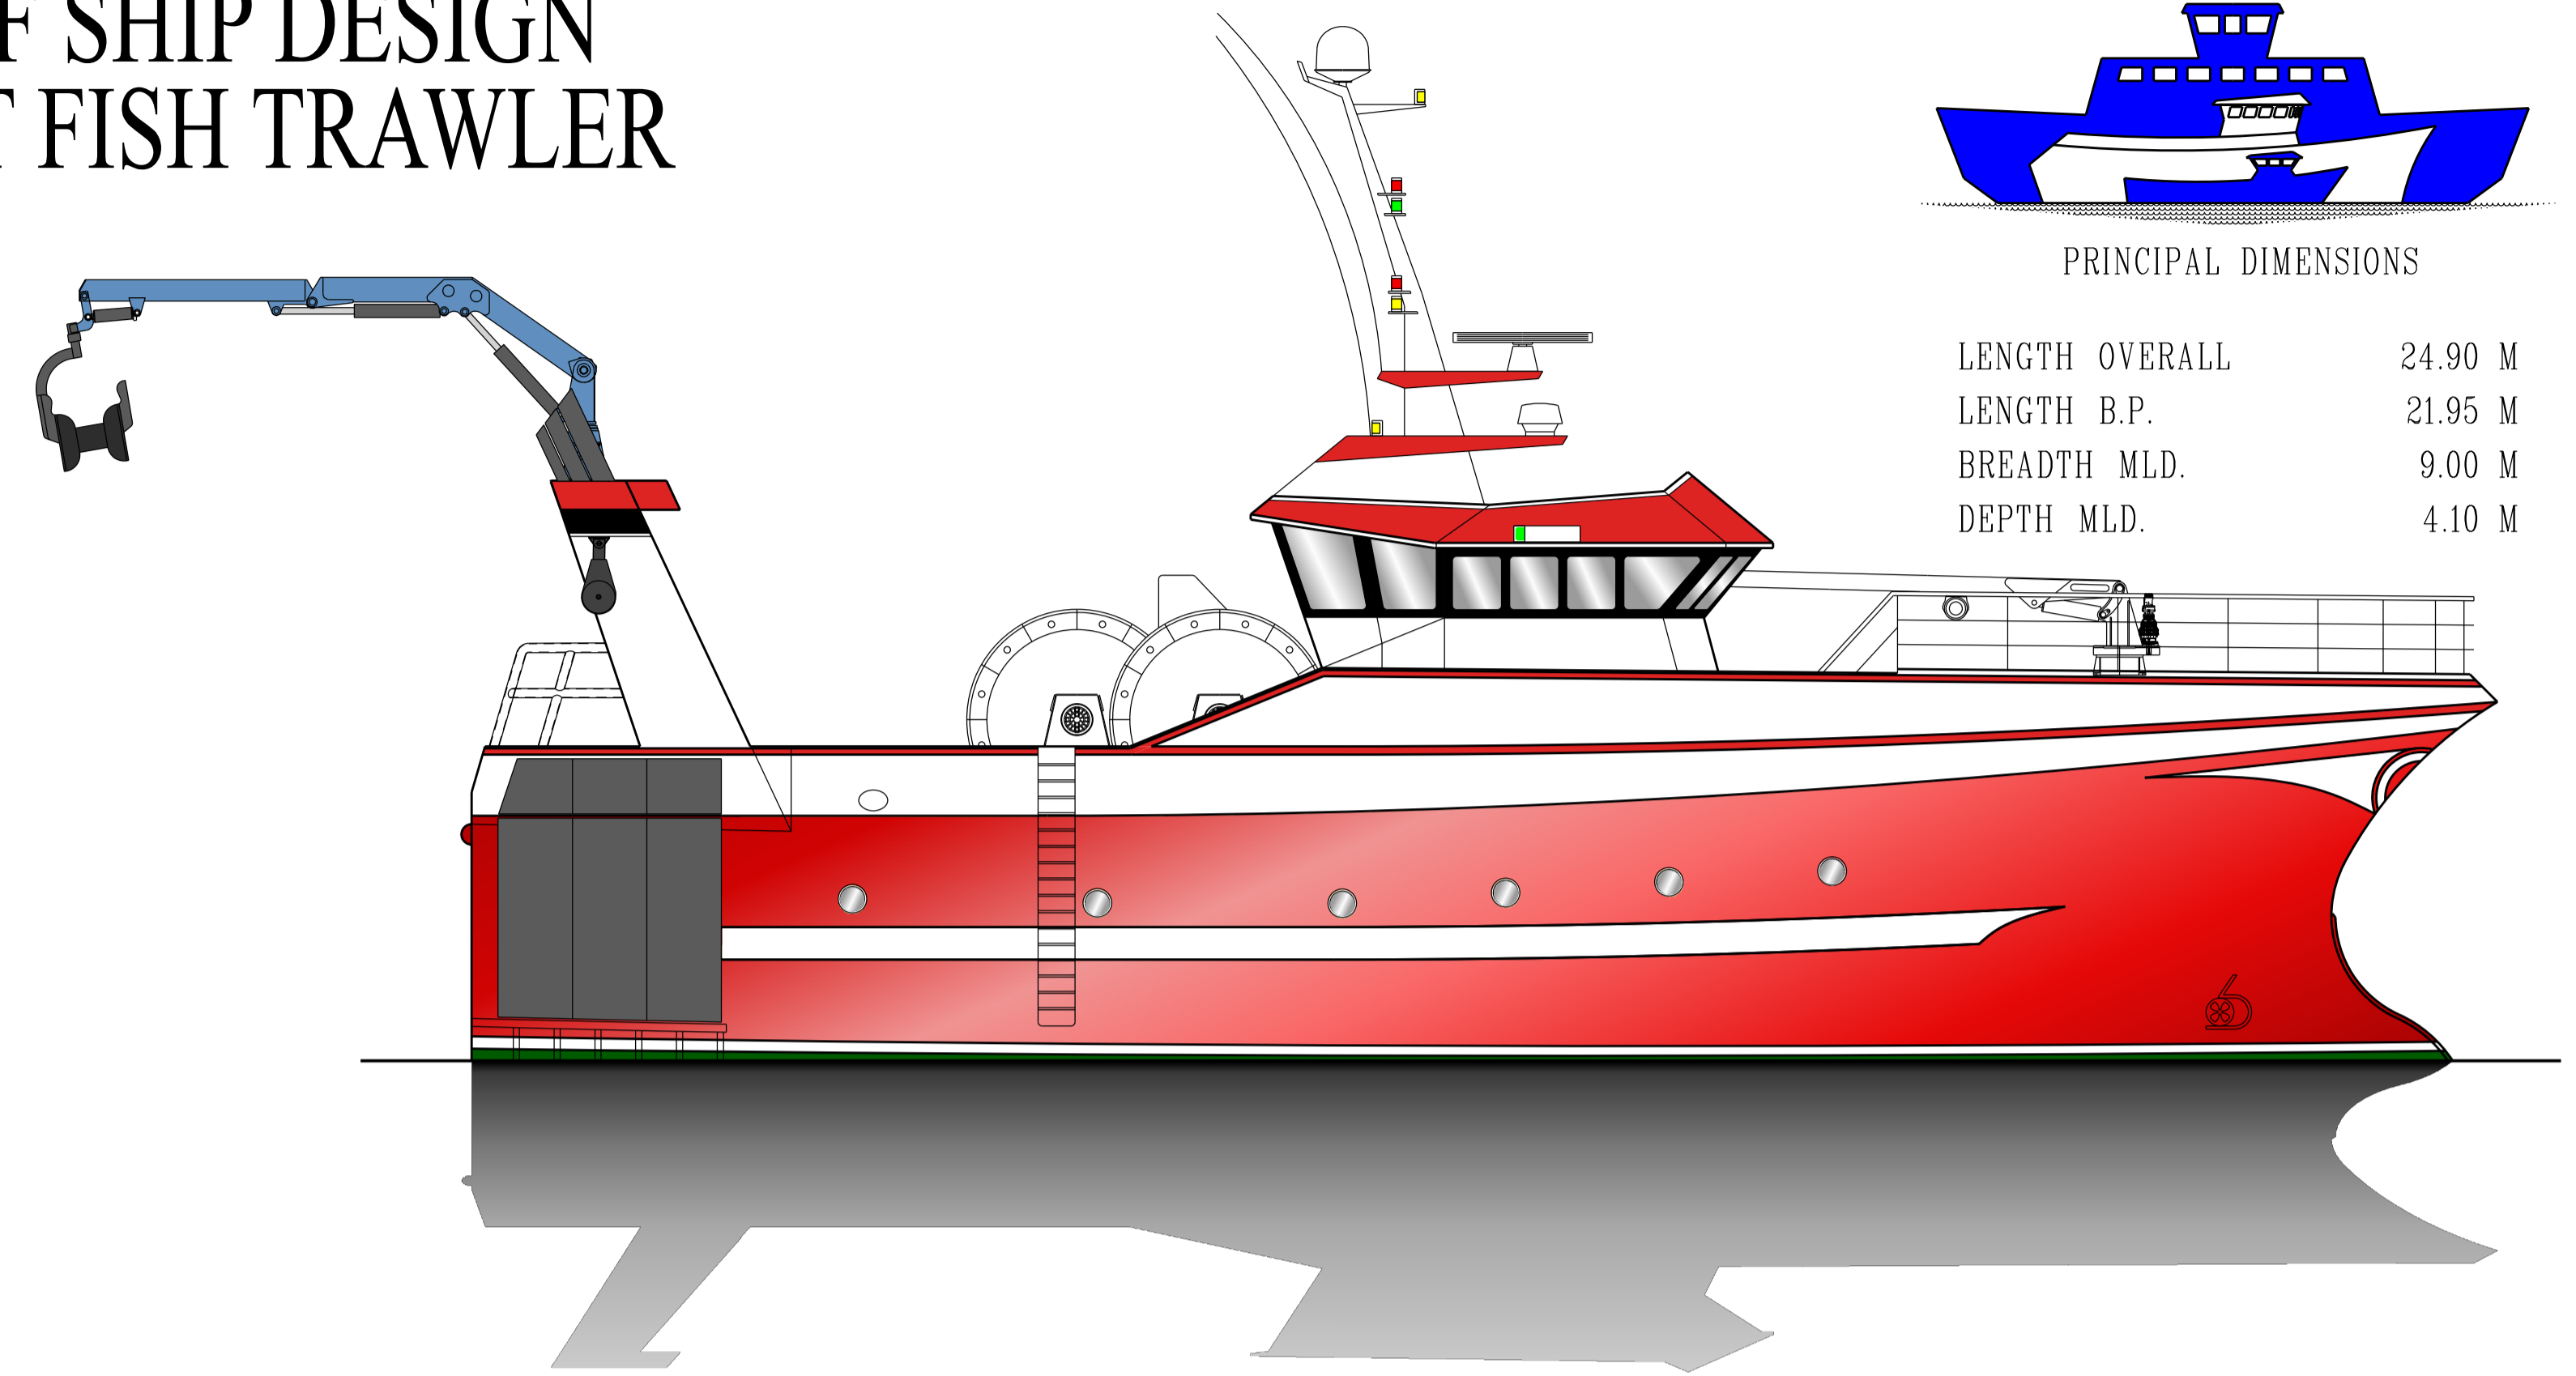

MACDUFF SHIP DESIGN 24.90m WET FISH TRAWLER

PRINCIPAL DIMENSIONS

LENGTH OVERALL	24.90 M
LENGTH B.P.	21.95 M
BREADTH MLD.	9.00 M
DEPTH MLD.	4.10 M

REV.	MODIFICATION	BY	DATE	CHKD.	DATE
P	UPDATED FOR STRUCTURAL ARRANGEMENT	DB	23/03/20	IAN	23/03/20
E	UPDATED FOR CONTRACT SPECIFICATION	DB	20/01/20	IAN	20/01/20
A-D	UPDATES FOR CONTRACT	DB	-	IAN	-

APPROVED BY:-					
DATE:-					
TITLE:-	24.90m WET FISH TRAWLER GENERAL ARRANGEMENT	REF:-	3594-0919		
DRAWN BY:-	JAYNEY	CHECKED BY:-	IAN	YARD NO :-	117 - 118
DATE:-	12/07/18	DATE:-	12/07/18	DRAWING NO :-	1
				REVISION :-	P
				SCALE:-	1:75 @ A1