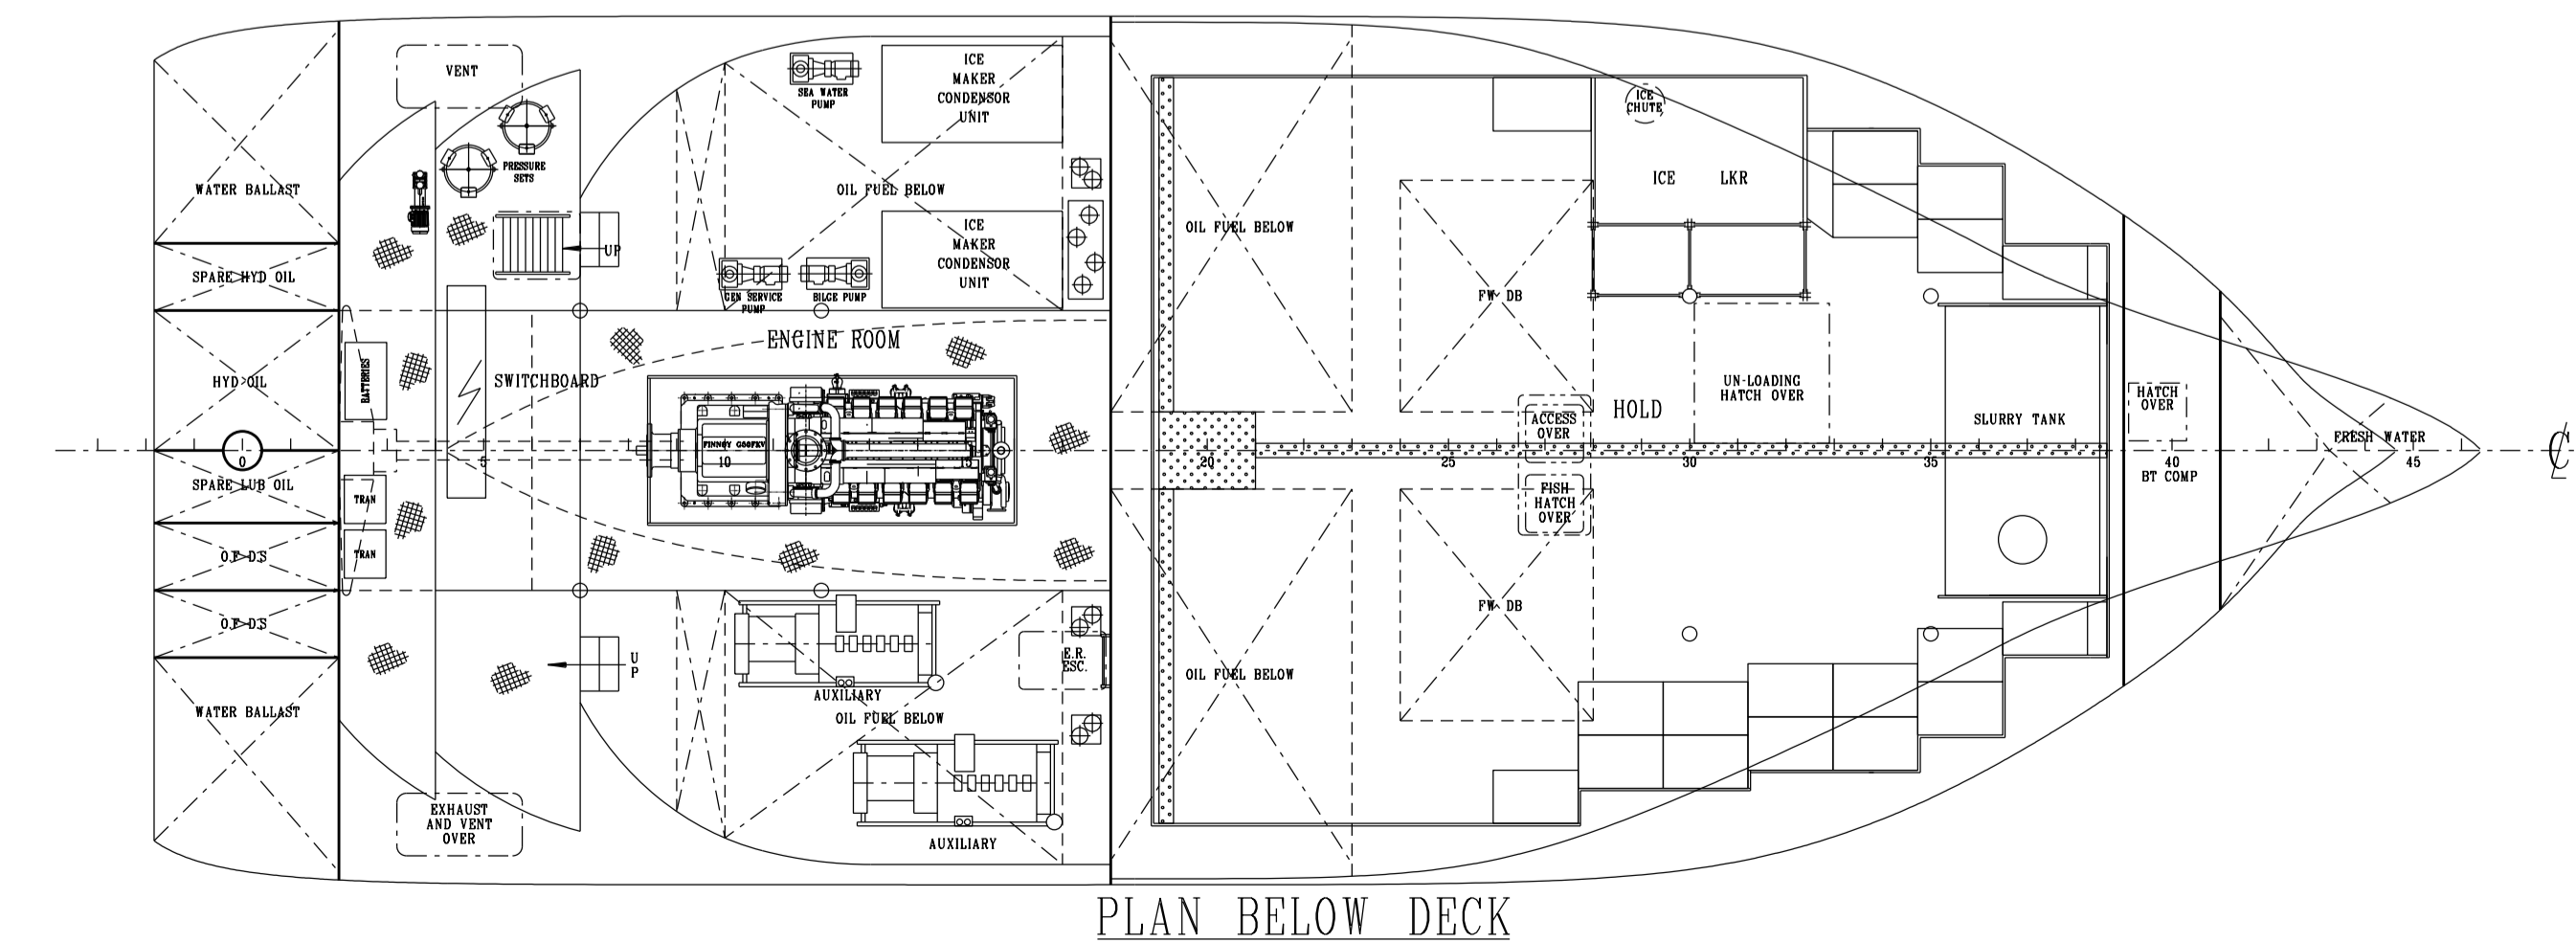

MACDUFF SHIP DESIGN 24.90m WET FISH TRAWLER

PRINCIPAL DIMENSIONS

LENGTH OVERALL	24.90 M
LENGTH B.P.	21.95 M
BREADTH MLD.	9.00 M
DEPTH MLD.	4.10 M

REV.	MODIFICATION	BY	DATE	CHKD.	DATE
P	UPDATED FOR STRUCTURAL ARRANGEMENT	DB	23/03/20	IAN	23/03/20
E	UPDATED FOR CONTRACT SPECIFICATION	DB	20/01/20	IAN	20/01/20
A-D	UPDATES FOR CONTRACT	DB	-	IAN	-

APPROVED BY:-					
DATE:-					
TITLE:-	24.90m WET FISH TRAWLER GENERAL ARRANGEMENT	REF:-	3594-0919		
DRAWN BY:-	JAYNEY	CHECKED BY:-	IAN	YARD NO :-	117 - 118
DATE:-	12/07/18	DATE:-	12/07/18	DRAWING NO :-	1
				REVISION :-	P
				SCALE:-	1:75 @ A1