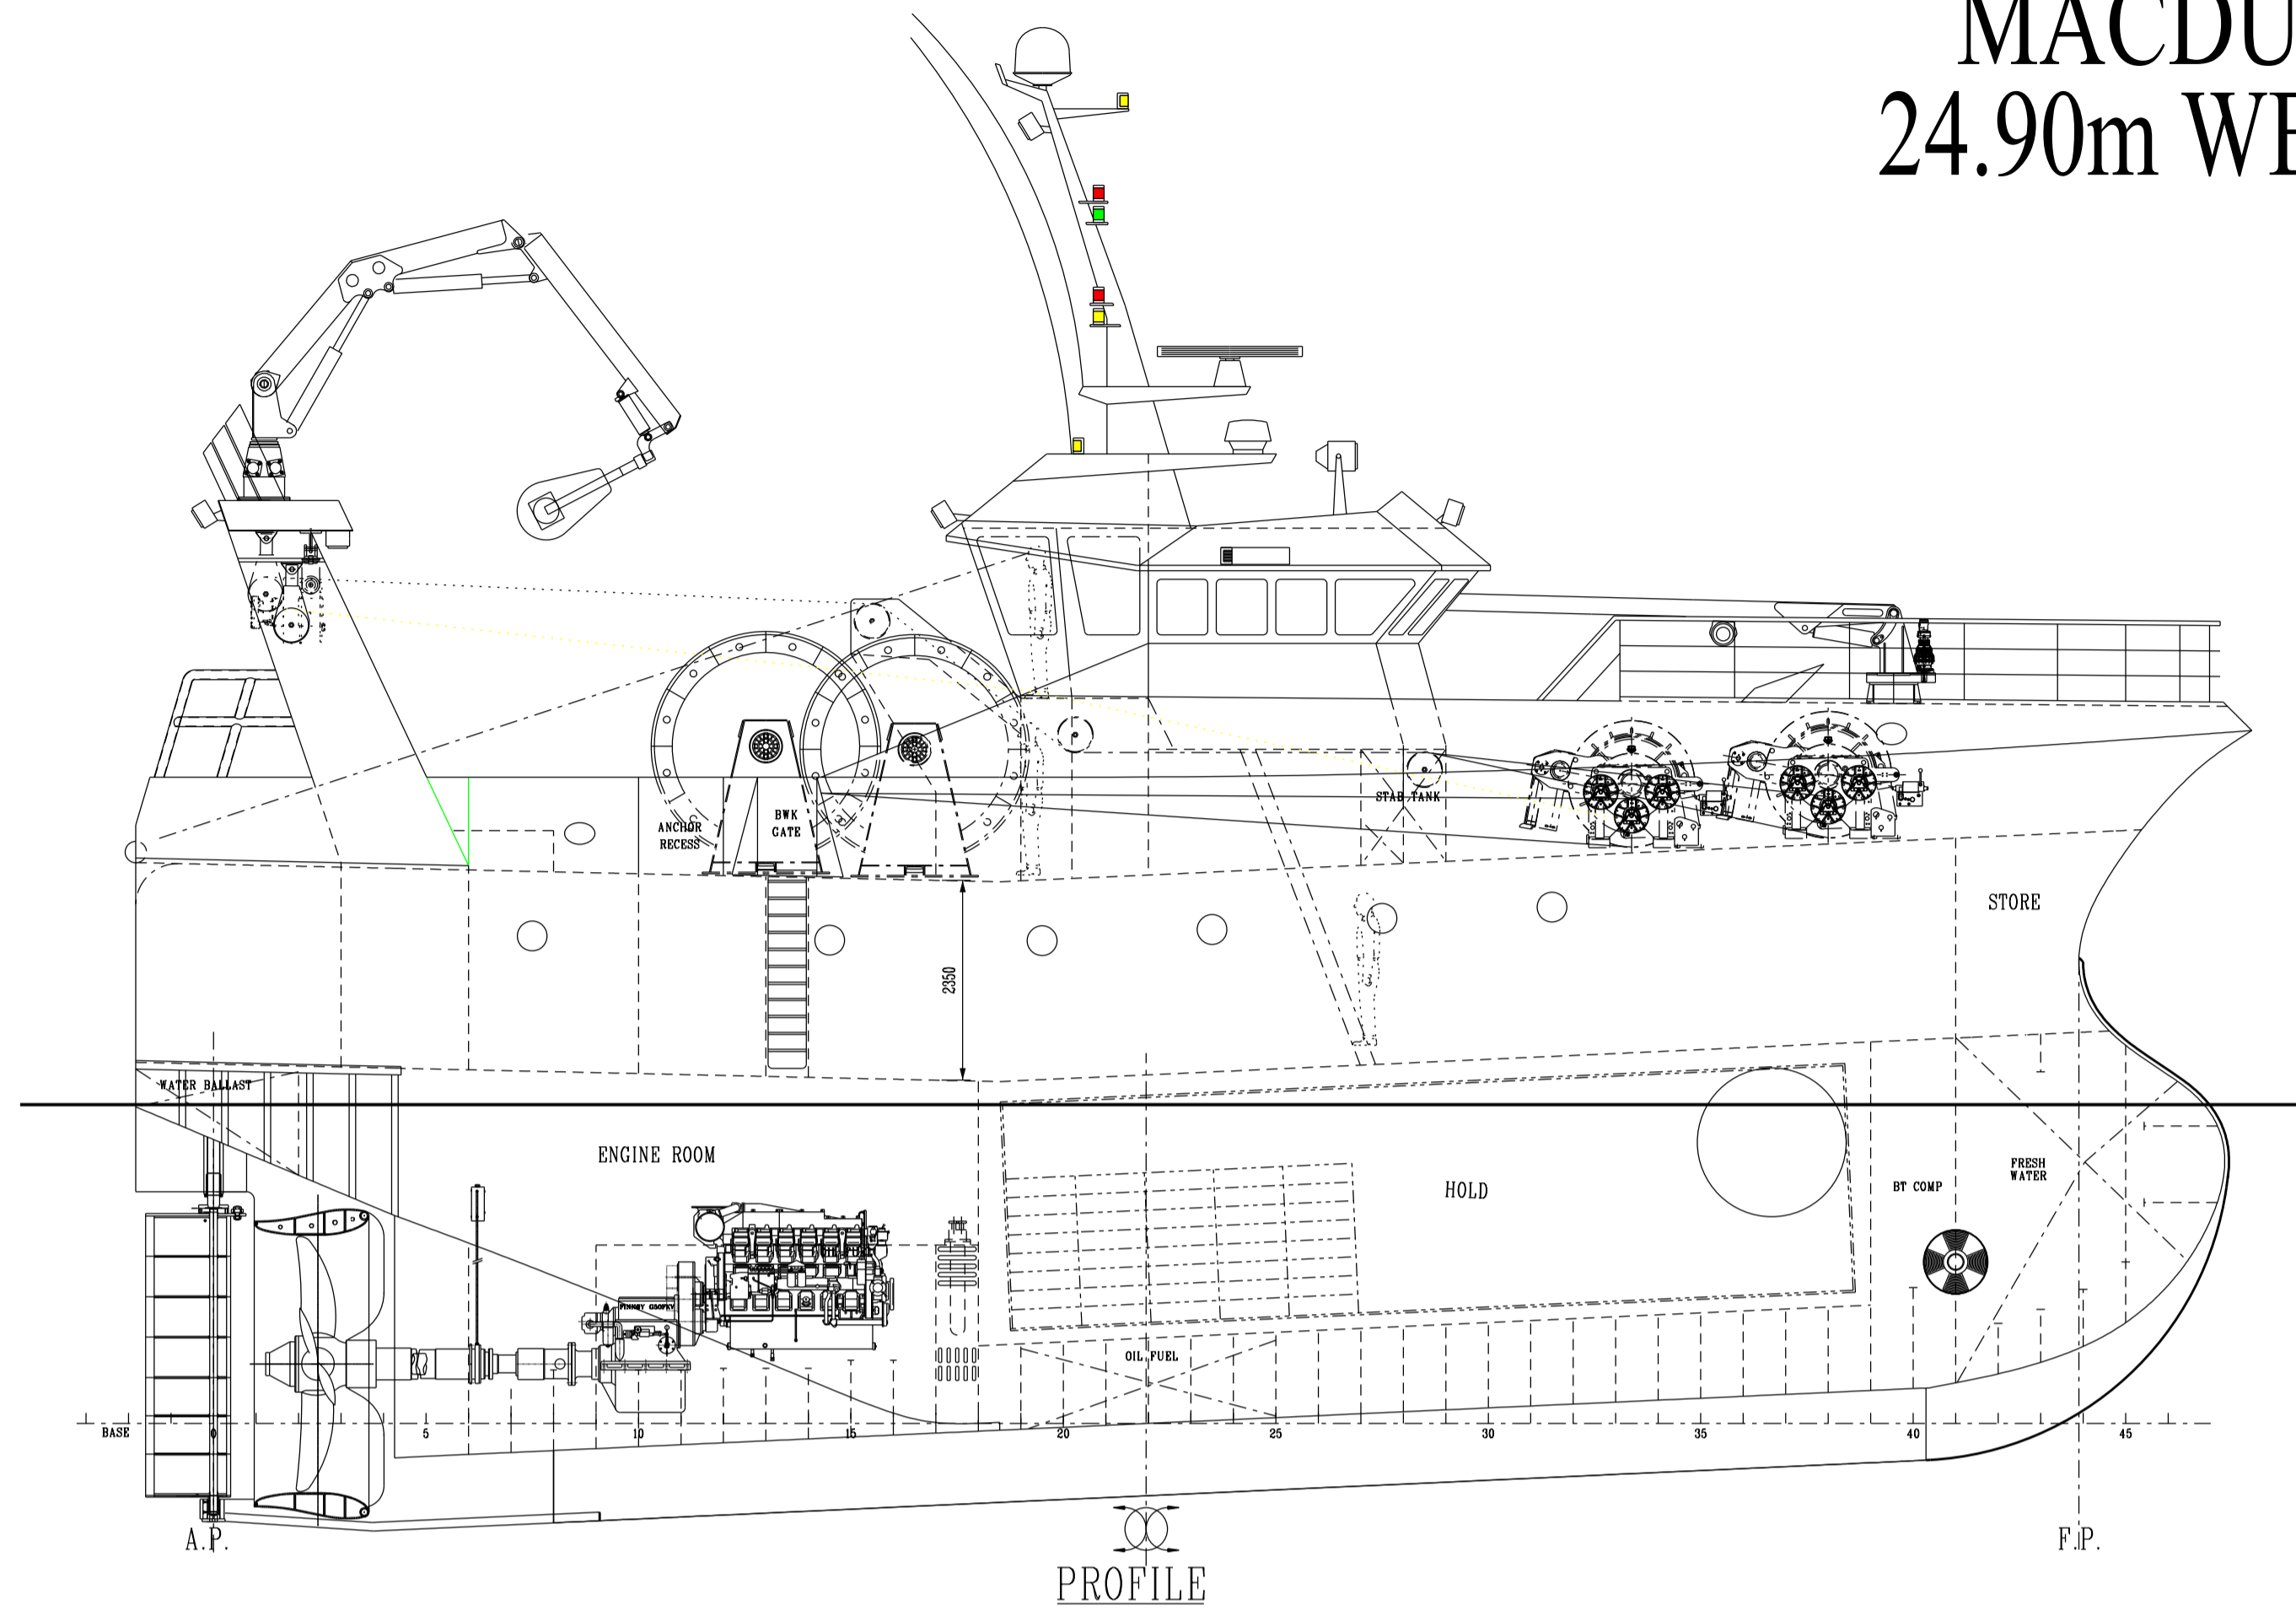

MACDUFF SHIP DESIGN 24.90m WET FISH TRAWLER

PRINCIPAL DIMENSIONS

LENGTH OVERALL	24.90 M
LENGTH B.P.	21.95 M
BREADTH MLD.	9.00 M
DEPTH MLD.	4.10 M

REV.	MODIFICATION	BY	DATE	CHKD.	DATE
P	UPDATED FOR STRUCTURAL ARRANGEMENT	DB	23/03/20	IAN	23/03/20
E	UPDATED FOR CONTRACT SPECIFICATION	DB	20/01/20	IAN	20/01/20
A-D	UPDATES FOR CONTRACT	DB	-	IAN	-

APPROVED BY:-					
DATE:-					
TITLE:-	24.90m WET FISH TRAWLER GENERAL ARRANGEMENT	REF:-	3594-0919		
DRAWN BY:-	JAYNEY	CHECKED BY:-	IAN	YARD NO :-	117 - 118
DATE:-	12/07/18	DATE:-	12/07/18	DRAWING NO :-	1
				REVISION :-	P
				SCALE:-	1:75 @ A1