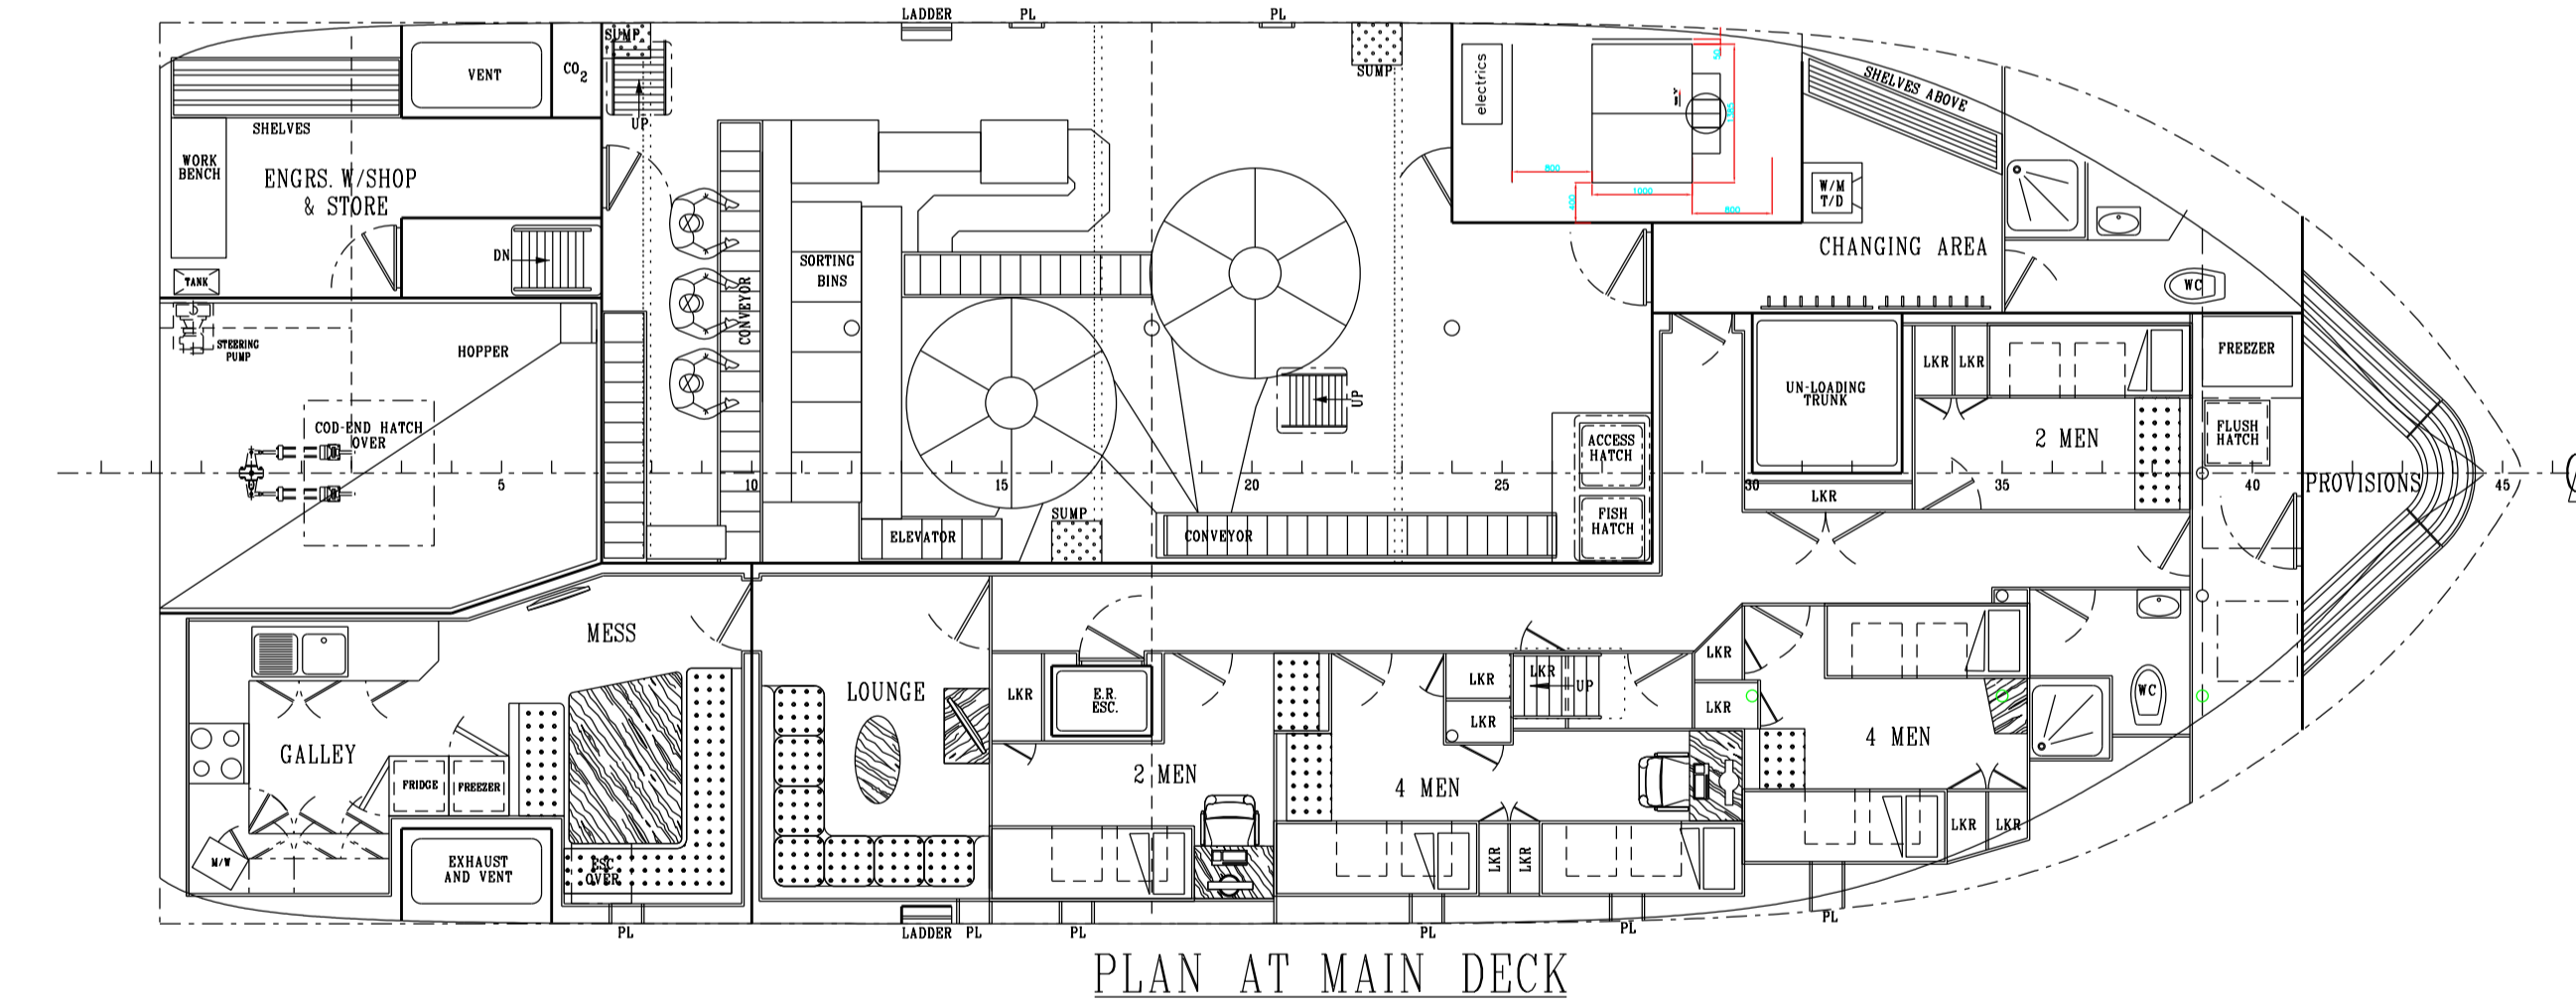

MACDUFF SHIP DESIGN 24.90m WET FISH TRAWLER

PRINCIPAL DIMENSIONS

LENGTH OVERALL	24.90 M
LENGTH B.P.	21.95 M
BREADTH MLD.	9.00 M
DEPTH MLD.	4.10 M

REV.	MODIFICATION	BY	DATE	CHKD.	DATE
P	UPDATED FOR STRUCTURAL ARRANGEMENT	DB	23/03/20	IAN	23/03/20
E	UPDATED FOR CONTRACT SPECIFICATION	DB	20/01/20	IAN	20/01/20
A-D	UPDATES FOR CONTRACT	DB	-	IAN	-

APPROVED BY:-					
DATE:-					
TITLE:-	24.90m WET FISH TRAWLER GENERAL ARRANGEMENT	REF:-	3594-0919		
DRAWN BY:-	JAYNEY	CHECKED BY:-	IAN	YARD NO :-	117 - 118
DATE:-	12/07/18	DATE:-	12/07/18	DRAWING NO :-	1
				REVISION :-	P
				SCALE:-	1:75 @ A1