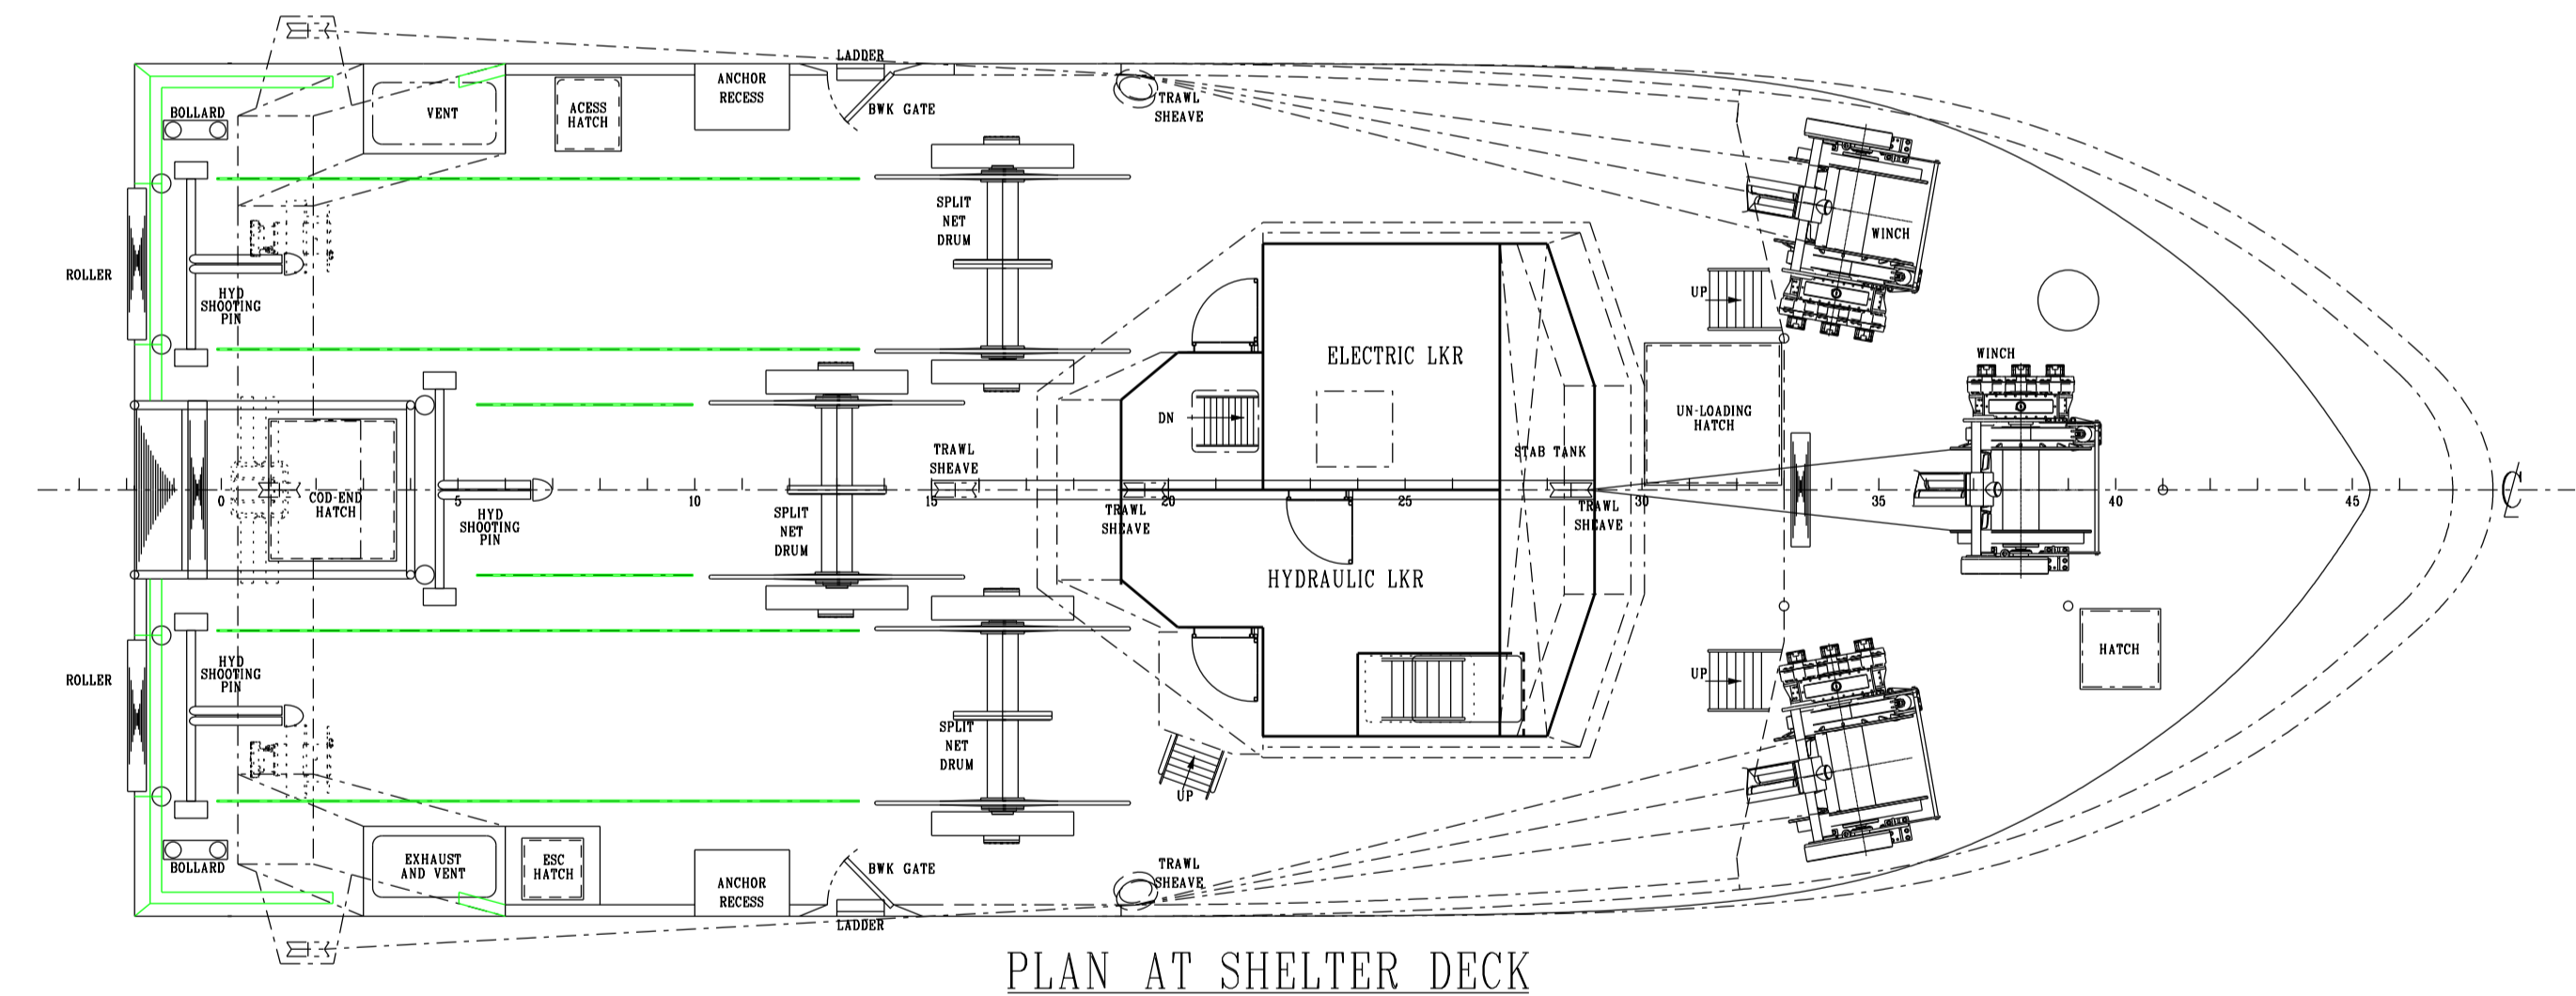

MACDUFF SHIP DESIGN 24.90m WET FISH TRAWLER

PRINCIPAL DIMENSIONS

LENGTH OVERALL	24.90 M
LENGTH B.P.	21.95 M
BREADTH MLD.	9.00 M
DEPTH MLD.	4.10 M

REV.	MODIFICATION	BY	DATE	CHKD.	DATE
P	UPDATED FOR STRUCTURAL ARRANGEMENT	DB	23/03/20	IAN	23/03/20
E	UPDATED FOR CONTRACT SPECIFICATION	DB	20/01/20	IAN	20/01/20
A-D	UPDATES FOR CONTRACT	DB	-	IAN	-

APPROVED BY:-					
DATE:-					
TITLE:-	24.90m WET FISH TRAWLER GENERAL ARRANGEMENT	REF:-	3594-0919		
DRAWN BY:-	JAYNEY	CHECKED BY:-	IAN	YARD NO :-	117 - 118
DATE:-	12/07/18	DATE:-	12/07/18	DRAWING NO :-	1
				REVISION :-	P
				SCALE:-	1:75 @ A1