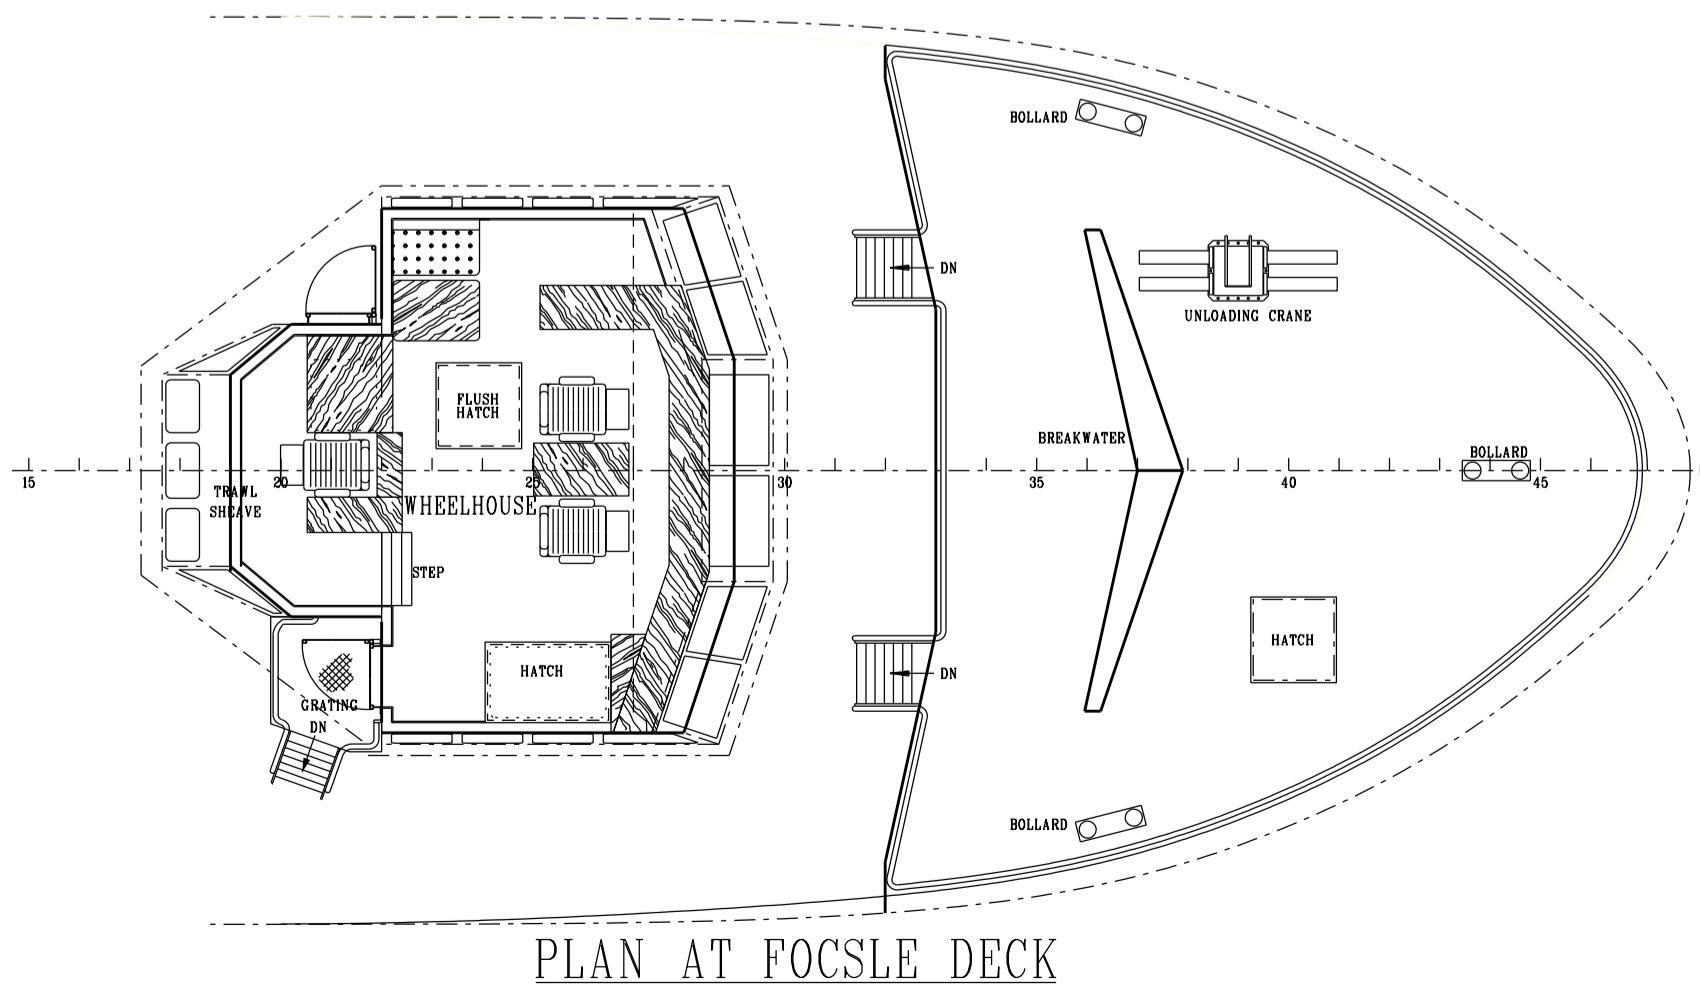

MACDUFF SHIP DESIGN 24.90m WET FISH TRAWLER

PRINCIPAL DIMENSIONS

LENGTH OVERALL	24.90 M
LENGTH B.P.	21.95 M
BREADTH MLD.	9.00 M
DEPTH MLD.	4.10 M

REV.	MODIFICATION	BY	DATE	CHKD.	DATE
P	UPDATED FOR STRUCTURAL ARRANGEMENT	DB	23/03/20	IAN	23/03/20
E	UPDATED FOR CONTRACT SPECIFICATION	DB	20/01/20	IAN	20/01/20
A-D	UPDATES FOR CONTRACT	DB	-	IAN	-

APPROVED BY:-					
DATE:-					
TITLE:-	24.90m WET FISH TRAWLER GENERAL ARRANGEMENT	REF:-	3594-0919		
DRAWN BY:-	JAYNEY	CHECKED BY:-	IAN	YARD NO :-	117 - 118
DATE:-	12/07/18	DATE:-	12/07/18	DRAWING NO :-	1
				REVISION :-	P
				SCALE:-	1:75 @ A1